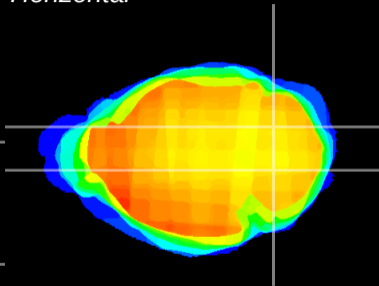

*Coronal*

*Sagittal-R*

*Sagittal-L*

ViBriSm: CX04470  
*Horizontal*

Cb nucleus