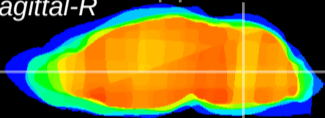

Coronal

Sagittal-R

Sagittal-L

ViBrism: CX04477
Horizontal

MVe