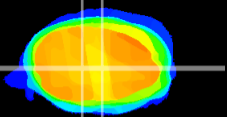

Coronal

Sagittal-R

Sagittal-L

ViBrism: CX04477
Horizontal

MVe