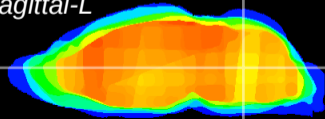

Coronal

Sagittal-R

Sagittal-L

ViBrism: CX04477
Horizontal

MVe