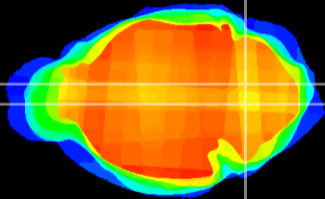

Coronal

Sagittal-R

Sagittal-L

ViBrism: CX04477
Horizontal

MVe