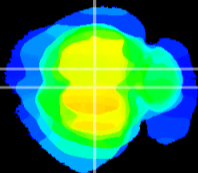

Coronal

Sagittal-R

Sagittal-L

ViBrism: CX04479
Horizontal

RS