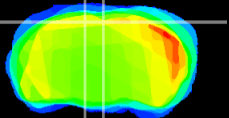

Coronal

Sagittal-R

Sagittal-L

ViBrism: CX04479
Horizontal

RS