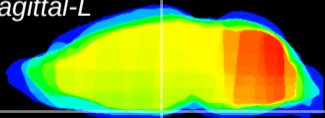

Coronal

Sagittal-R

Sagittal-L

ViBrism: CX04485
Horizontal

ME