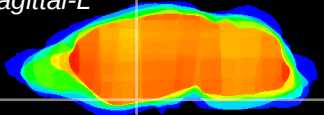

Coronal

Sagittal-R

Sagittal-L

ViBrism: CX04486
Horizontal

S0