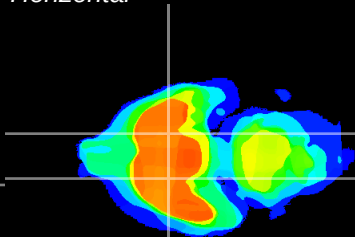

Coronal

Sagittal-R

Sagittal-L

ViBrism: CX04486
Horizontal

S0