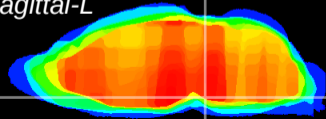

Coronal

Sagittal-R

Sagittal-L

ViBrism: CX04489
Horizontal

Pn