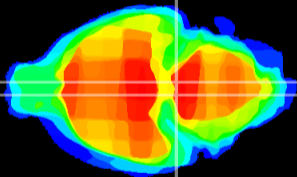

Coronal

Sagittal-R

Sagittal-L

ViBrism: CX04489
Horizontal

Pn