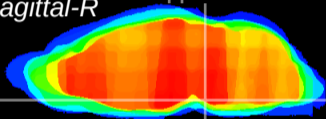

Coronal

Sagittal-R

Sagittal-L

ViBrism: CX04489
Horizontal

Pn