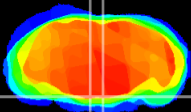

Coronal

Sagittal-R

Sagittal-L

ViBrism: CX04489
Horizontal

Pn