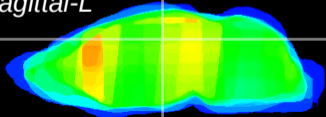

Coronal

Sagittal-R

Sagittal-L

ViBrism: CX04500
Horizontal

DG