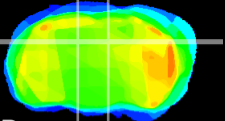

Coronal

Sagittal-R

Sagittal-L

ViBrism: CX04500
Horizontal

DG