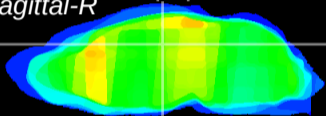

Coronal

Sagittal-R

Sagittal-L

ViBrism: CX04500
Horizontal

DG