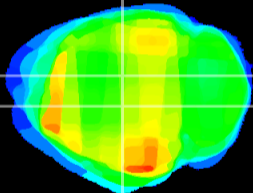

Coronal

Sagittal-R

Sagittal-L

ViBrism: CX04500
Horizontal

DG