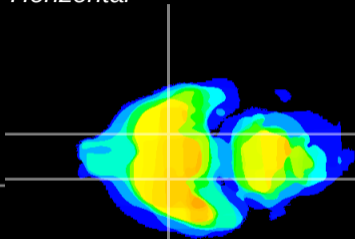

Coronal

Sagittal-R

Sagittal-L

ViBrism: CX04503
Horizontal

S0