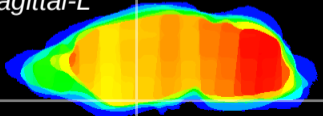

Coronal

Sagittal-R

Sagittal-L

ViBrism: CX04503
Horizontal

S0