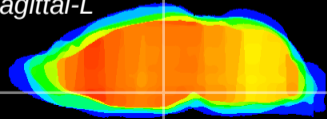

Coronal

Sagittal-R

Sagittal-L

ViBrism: CX04505
Horizontal

DM