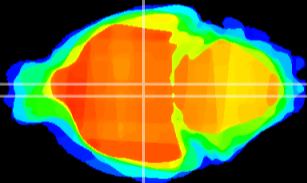

Coronal

Sagittal-R

Sagittal-L

ViBrism: CX04505
Horizontal

DM