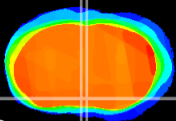

Coronal

Sagittal-R

Sagittal-L

ViBrism: CX04505  
Horizontal

MPA