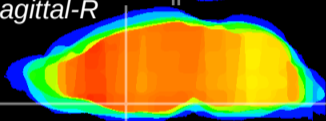

Coronal

Sagittal-R

Sagittal-L

ViBrism: CX04505  
Horizontal

MPA