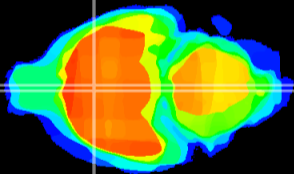

Coronal

Sagittal-R

Sagittal-L

ViBrism: CX04505  
Horizontal

MPA