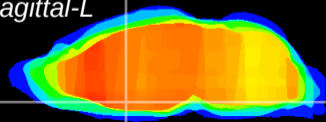

Coronal

Sagittal-R

Sagittal-L

ViBrism: CX04505  
Horizontal

MPA