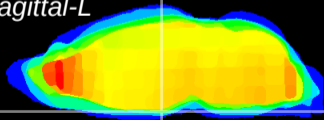

Coronal

Sagittal-R

Sagittal-L

ViBrism: CX04513
Horizontal

ME