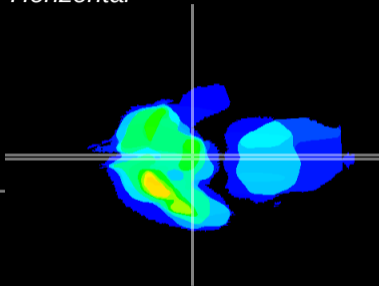

Coronal

Sagittal-R

Sagittal-L

ViBrism: CX04513
Horizontal

ME