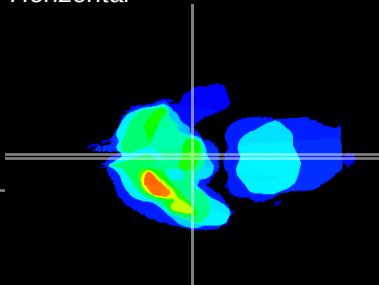

Coronal

Sagittal-R

Sagittal-L

ViBrism: CX04515
Horizontal

ME