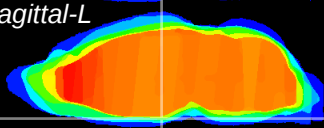

Coronal

Sagittal-R

Sagittal-L

ViBrism: CX04515
Horizontal

ME