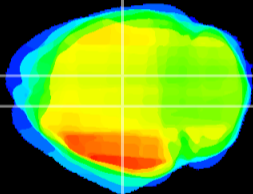

Coronal

Sagittal-R

Sagittal-L

ViBrism: CX04517
Horizontal

DG