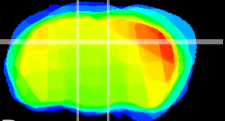

Coronal

Sagittal-R

Sagittal-L

ViBrism: CX04517
Horizontal

DG