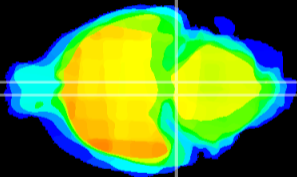

Coronal

Sagittal-R

Sagittal-L

ViBrism: CX04522
Horizontal

Pn