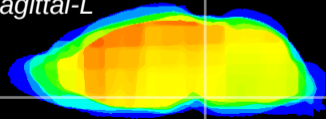

Coronal

Sagittal-R

Sagittal-L

ViBrism: CX04522
Horizontal

Pn