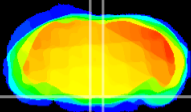

Coronal

Sagittal-R

Sagittal-L

ViBrism: CX04522
Horizontal

Pn