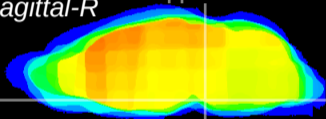

Coronal

Sagittal-R

Sagittal-L

ViBrism: CX04522
Horizontal

Pn