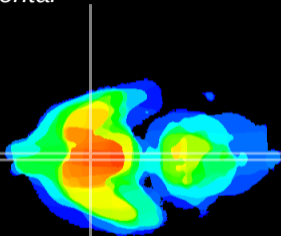

Coronal

Sagittal-R

Sagittal-L

ViBriSM: CX04523
Horizontal

SCN