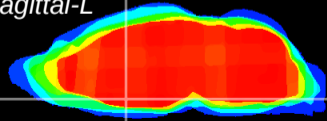

Coronal

Sagittal-R

Sagittal-L

ViBriSM: CX04526
Horizontal

MPA