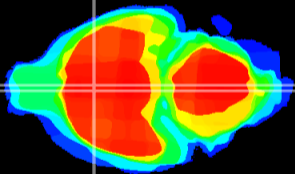

Coronal

Sagittal-R

Sagittal-L

ViBriSM: CX04526
Horizontal

MPA