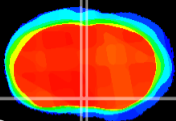

Coronal

Sagittal-R

Sagittal-L

ViBriSM: CX04526
Horizontal

MPA