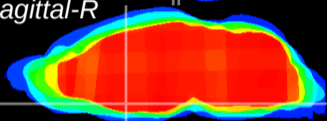

Coronal

Sagittal-R

Sagittal-L

ViBriSM: CX04526
Horizontal

MPA