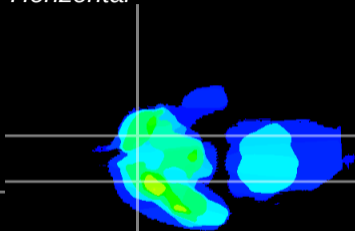

Coronal

Sagittal-R

Sagittal-L

ViBrism: CX04531
Horizontal

Tu