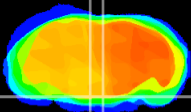

Coronal

Sagittal-R

Sagittal-L

ViBrism: CX04538
Horizontal

Pn