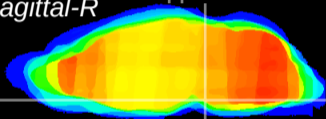

Coronal

Sagittal-R

Sagittal-L

ViBrism: CX04538
Horizontal

Pn