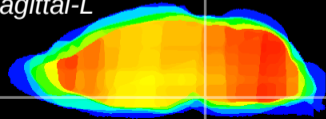

Coronal

Sagittal-R

Sagittal-L

ViBrism: CX04538
Horizontal

Pn