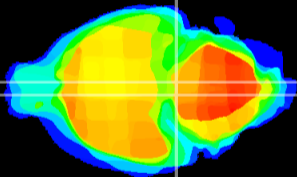

Coronal

Sagittal-R

Sagittal-L

ViBrism: CX04538
Horizontal

Pn