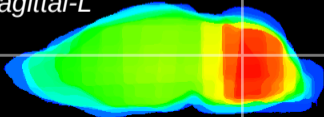

*Coronal*

*Sagittal-R*

*Sagittal-L*

ViBrism: CX04540  
*Horizontal*

Cb nucleus