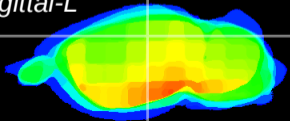

Coronal

Sagittal-R

Sagittal-L

ViBrism: CX04542
Horizontal

CA2/CA3