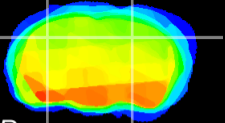

Coronal

Sagittal-R

Sagittal-L

ViBrism: CX04542
Horizontal

CA2/CA3