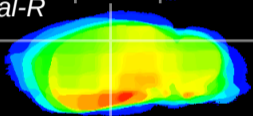

Coronal

Sagittal-R

Sagittal-L

ViBrism: CX04542
Horizontal

CA2/CA3