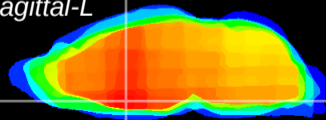

Coronal

Sagittal-R

Sagittal-L

ViBriSM: CX04543
Horizontal

MPA