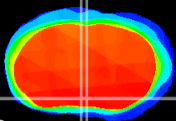

Coronal

Sagittal-R

Sagittal-L

ViBriSM: CX04543
Horizontal

MPA