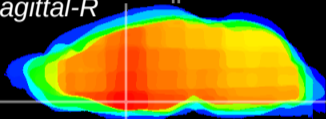

Coronal

Sagittal-R

Sagittal-L

ViBriSM: CX04543
Horizontal

MPA