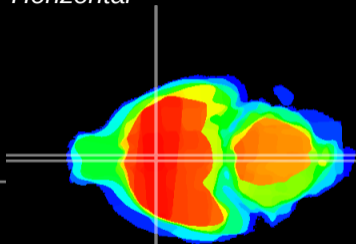

Coronal

Sagittal-R

Sagittal-L

ViBriSM: CX04543
Horizontal

MPA