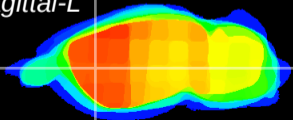

Coronal

Sagittal-R

Sagittal-L

ViBris: CX04550  
Horizontal

CPU lateral