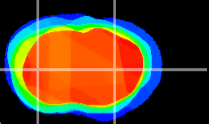

Coronal

Sagittal-R

Sagittal-L

ViBris: CX04550  
Horizontal

CPU lateral