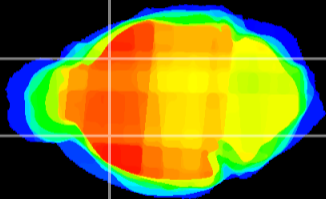

Coronal

Sagittal-R

Sagittal-L

ViBris: CX04550  
Horizontal

CPU lateral