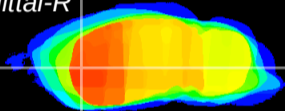

Coronal

Sagittal-R

Sagittal-L

ViBris: CX04550  
Horizontal

CPU lateral