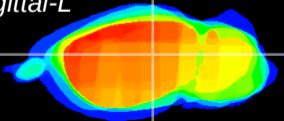

Coronal

Sagittal-R

Sagittal-L

ViBrism: CX04552
Horizontal

LG