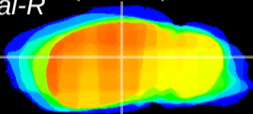

Coronal

Sagittal-R

Sagittal-L

ViBrism: CX04552
Horizontal

LG