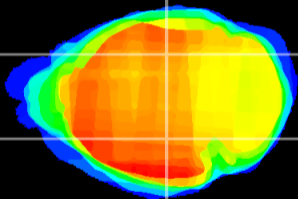

Coronal

Sagittal-R

Sagittal-L

ViBrism: CX04552
Horizontal

LG