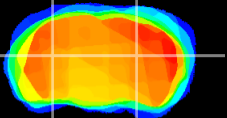

Coronal

Sagittal-R

Sagittal-L

ViBrism: CX04552
Horizontal

LG