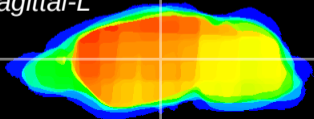

Coronal

Sagittal-R

Sagittal-L

ViBrism: CX04552
Horizontal

VPM/VPL