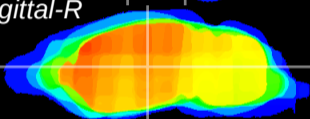

Coronal

Sagittal-R

Sagittal-L

ViBrism: CX04552
Horizontal

VPM/VPL