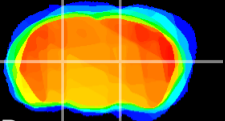

Coronal

Sagittal-R

Sagittal-L

ViBrism: CX04552
Horizontal

VPM/VPL