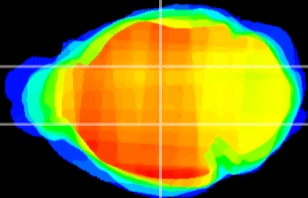

Coronal

Sagittal-R

Sagittal-L

ViBrism: CX04552
Horizontal

VPM/VPL