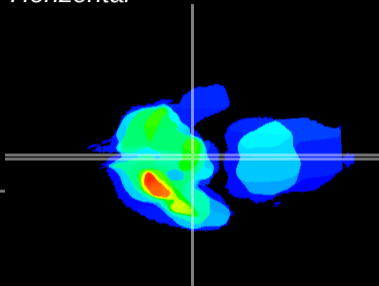

Coronal

Sagittal-R

Sagittal-L

ViBrism: CX04553
Horizontal

ME