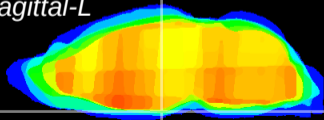

Coronal

Sagittal-R

Sagittal-L

ViBrism: CX04553
Horizontal

ME