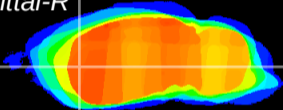

Coronal

Sagittal-R

Sagittal-L

ViBriSM: CX04559
Horizontal

CPU lateral