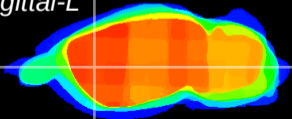

Coronal

Sagittal-R

Sagittal-L

ViBriSM: CX04559
Horizontal

CPU lateral