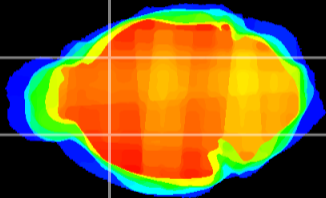

Coronal

Sagittal-R

Sagittal-L

ViBriSM: CX04559
Horizontal

CPU lateral