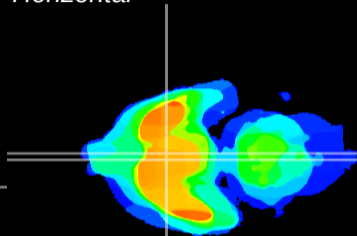

Coronal

Sagittal-R

Sagittal-L

ViBrism: CX04561
Horizontal

SCN