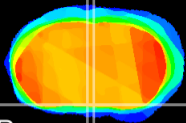

Coronal

Sagittal-R

Sagittal-L

ViBrism: CX04561
Horizontal

SCN