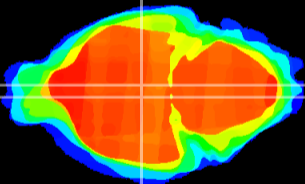

Coronal

Sagittal-R

Sagittal-L

ViBrism: CX04562
Horizontal

DM