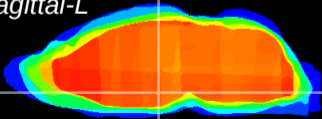

Coronal

Sagittal-R

Sagittal-L

ViBrism: CX04562
Horizontal

DM