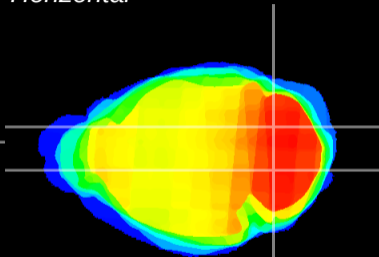

*Coronal*

*Sagittal-R*

*Sagittal-L*

ViBrism: CX04571  
*Horizontal*

Cb nucleus