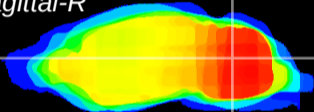

*Coronal*

*Sagittal-R*

*Sagittal-L*

ViBrism: CX04571  
*Horizontal*

Cb nucleus