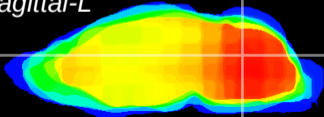

*Coronal*

*Sagittal-R*

*Sagittal-L*

ViBrism: CX04571  
*Horizontal*

Cb nucleus