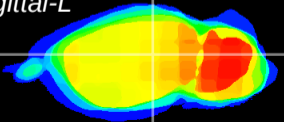

Coronal

Sagittal-R

Sagittal-L

ViBrism: CX04571
Horizontal

LG