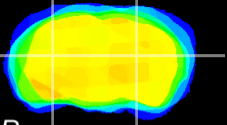

Coronal

Sagittal-R

Sagittal-L

ViBrism: CX04571
Horizontal

LG