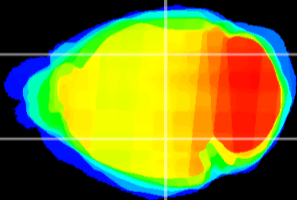

Coronal

Sagittal-R

Sagittal-L

ViBrism: CX04571
Horizontal

LG