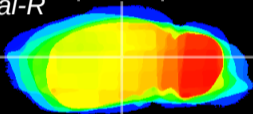

Coronal

Sagittal-R

Sagittal-L

ViBrism: CX04571
Horizontal

LG