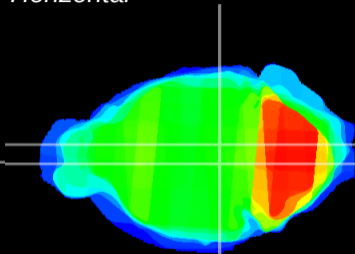

Coronal

Sagittal-R

Sagittal-L

ViBrism: CX04580
Horizontal

VTA