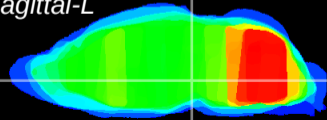

Coronal

Sagittal-R

Sagittal-L

ViBrism: CX04580
Horizontal

VTA