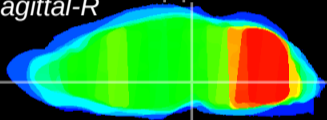

Coronal

Sagittal-R

Sagittal-L

ViBrism: CX04580
Horizontal

VTA