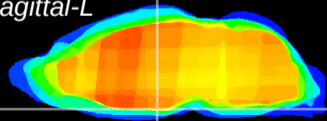

Coronal

Sagittal-R

Sagittal-L

ViBrism: CX04584
Horizontal

Arc