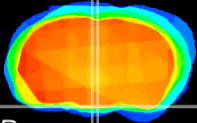

Coronal

Sagittal-R

Sagittal-L

ViBrism: CX04584
Horizontal

Arc