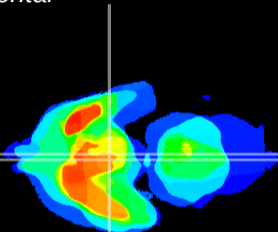

Coronal

Sagittal-R

Sagittal-L

ViBrism: CX04584
Horizontal

Arc