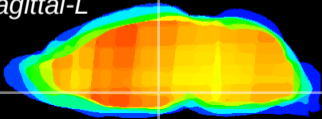

Coronal

Sagittal-R

Sagittal-L

ViBrism: CX04584
Horizontal

DM