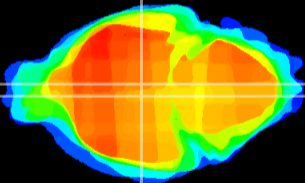

Coronal

Sagittal-R

Sagittal-L

ViBrism: CX04584
Horizontal

DM