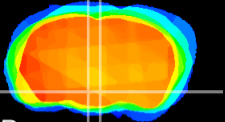

Coronal

Sagittal-R

Sagittal-L

ViBrism: CX04584
Horizontal

DM