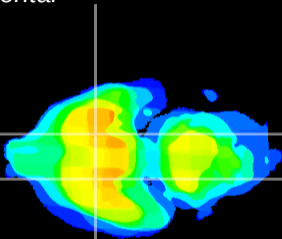

Coronal

Sagittal-R

Sagittal-L

ViBriSM: CX04586
Horizontal

S0