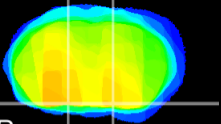

Coronal

Sagittal-R

Sagittal-L

ViBriSM: CX04586
Horizontal

S0