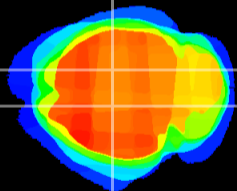

Coronal

Sagittal-R

Sagittal-L

ViBrism: CX04592
Horizontal

CA1