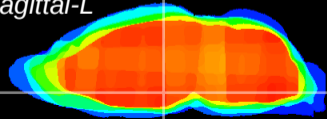

Coronal

Sagittal-R

Sagittal-L

ViBrism: CX04594
Horizontal

DM