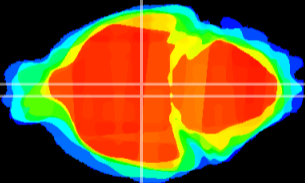

Coronal

Sagittal-R

Sagittal-L

ViBrism: CX04594
Horizontal

DM