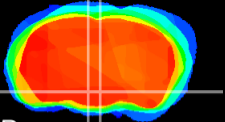

Coronal

Sagittal-R

Sagittal-L

ViBrism: CX04594
Horizontal

DM