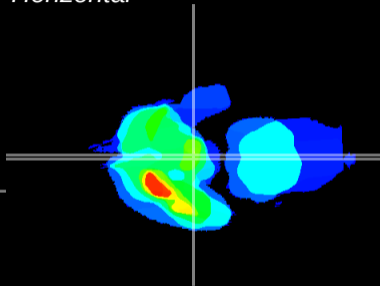

Coronal

Sagittal-R

Sagittal-L

ViBrism: CX04594
Horizontal

ME