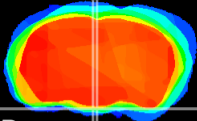

Coronal

Sagittal-R

Sagittal-L

ViBrism: CX04594
Horizontal

ME