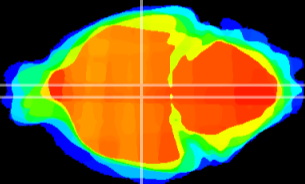

Coronal

Sagittal-R

Sagittal-L

ViBrism: CX04595
Horizontal

DM