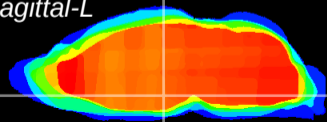

Coronal

Sagittal-R

Sagittal-L

ViBrism: CX04595
Horizontal

DM