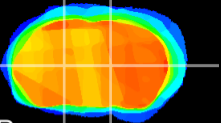

Coronal

Sagittal-R

Sagittal-L

ViBrism: CX04597
Horizontal

VA/VL