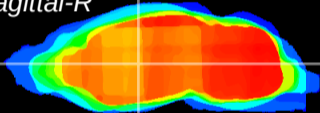

Coronal

Sagittal-R

Sagittal-L

ViBrism: CX04597
Horizontal

VA/VL