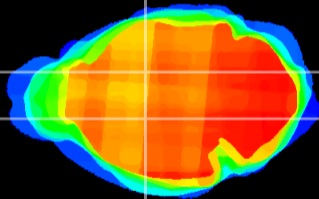

Coronal

Sagittal-R

Sagittal-L

ViBrism: CX04597
Horizontal

VA/VL