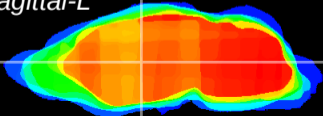

Coronal

Sagittal-R

Sagittal-L

ViBrism: CX04597
Horizontal

VA/VL