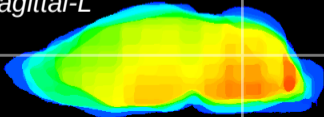

*Coronal*

*Sagittal-R*

*Sagittal-L*

ViBrism: CX04598  
*Horizontal*

Cb nucleus