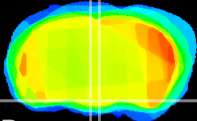

Coronal

Sagittal-R

Sagittal-L

ViBrism: CX04606
Horizontal

VMH