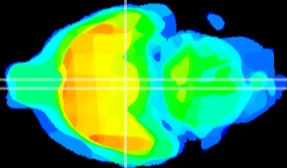

Coronal

Sagittal-R

Sagittal-L

ViBrism: CX04606
Horizontal

VMH