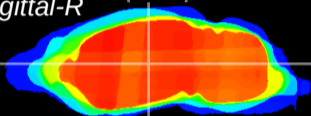

Coronal

Sagittal-R

Sagittal-L

ViBrism: CX04619
Horizontal

VPM/VPL