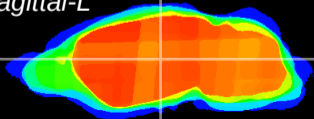

Coronal

Sagittal-R

Sagittal-L

ViBrism: CX04619
Horizontal

VPM/VPL