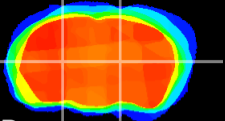

Coronal

Sagittal-R

Sagittal-L

ViBrism: CX04619
Horizontal

VPM/VPL