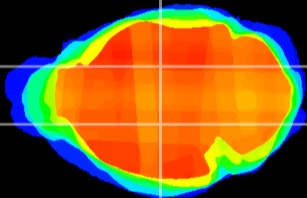

Coronal

Sagittal-R

Sagittal-L

ViBrism: CX04619
Horizontal

VPM/VPL