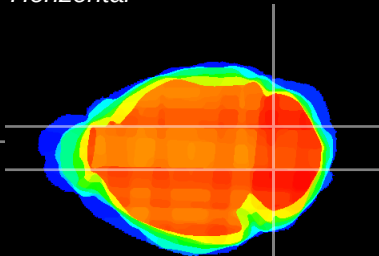

Coronal

Sagittal-R

Sagittal-L

ViBrism: CX04620
Horizontal

Cb nucleus