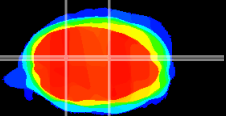

Coronal

Sagittal-R

Sagittal-L

ViBrism: CX04620
Horizontal

Cb nucleus