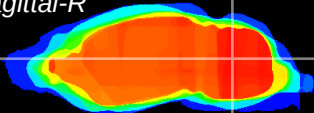

Coronal

Sagittal-R

Sagittal-L

ViBrism: CX04620
Horizontal

Cb nucleus