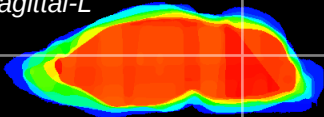

Coronal

Sagittal-R

Sagittal-L

ViBrism: CX04620
Horizontal

Cb nucleus