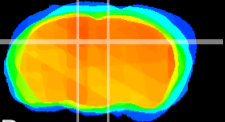

Coronal

Sagittal-R

Sagittal-L

ViBrism: CX04621
Horizontal

DG