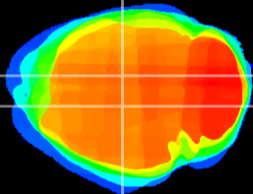

Coronal

Sagittal-R

Sagittal-L

ViBrism: CX04621
Horizontal

DG