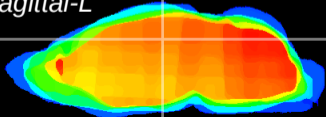

Coronal

Sagittal-R

Sagittal-L

ViBrism: CX04621
Horizontal

DG