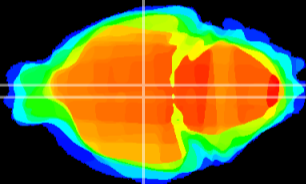

Coronal

Sagittal-R

Sagittal-L

ViBrism: CX04626
Horizontal

DM