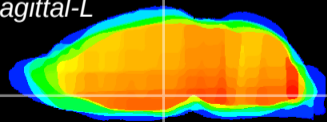

Coronal

Sagittal-R

Sagittal-L

ViBrism: CX04626
Horizontal

DM