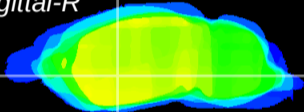

Coronal

Sagittal-R

Sagittal-L

ViBrisM: CX04627
Horizontal

GP