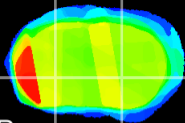

Coronal

Sagittal-R

Sagittal-L

ViBrisM: CX04627
Horizontal

GP