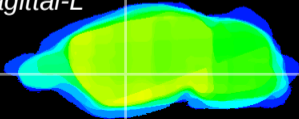

Coronal

Sagittal-R

Sagittal-L

ViBrisM: CX04627
Horizontal

GP