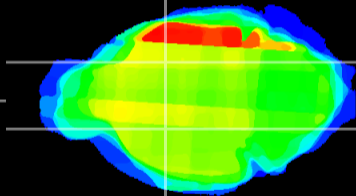

Coronal

Sagittal-R

Sagittal-L

ViBrisM: CX04627
Horizontal

GP