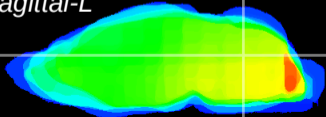

Coronal

Sagittal-R

Sagittal-L

ViBrism: CX04634
Horizontal

Cb nucleus