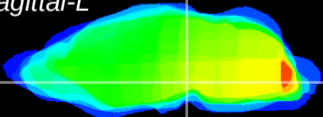

Coronal

Sagittal-R

Sagittal-L

ViBrism: CX04634
Horizontal

SN