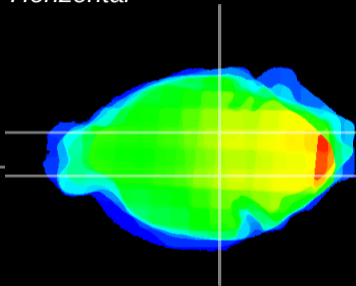

Coronal

Sagittal-R

Sagittal-L

ViBrism: CX04634
Horizontal

SN