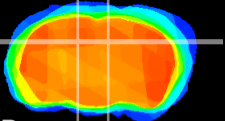

Coronal

Sagittal-R

Sagittal-L

ViBrism: CX04636
Horizontal

DG