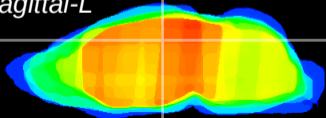

Coronal

Sagittal-R

Sagittal-L

ViBrism: CX04636
Horizontal

DG