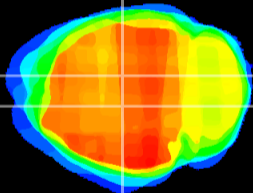

Coronal

Sagittal-R

Sagittal-L

ViBrism: CX04636
Horizontal

DG