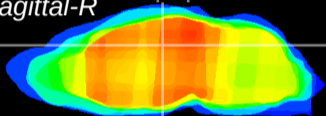

Coronal

Sagittal-R

Sagittal-L

ViBrism: CX04636
Horizontal

DG