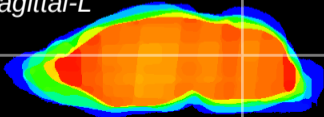

Coronal

Sagittal-R

Sagittal-L

ViBrism: CX04640
Horizontal

Cb nucleus