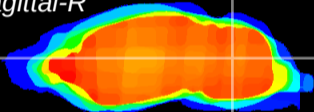

Coronal

Sagittal-R

Sagittal-L

ViBrism: CX04640
Horizontal

Cb nucleus