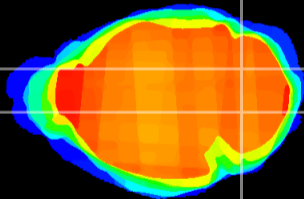

Coronal

Sagittal-R

Sagittal-L

ViBrism: CX04640
Horizontal

Cb nucleus