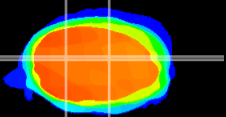

Coronal

Sagittal-R

Sagittal-L

ViBrism: CX04640
Horizontal

Cb nucleus